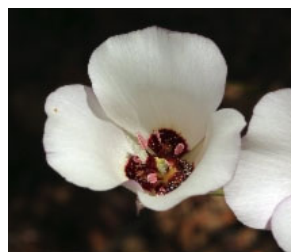

2013 David Magney

2013 David Magney

Calochortus catalinae *Catalina mariposa lily*

• rare native
Perennial herb (bulb)

LILIACEAE

2017 Steve Matson

2023 Ron Vanderhoff

2023 Ron Vanderhoff